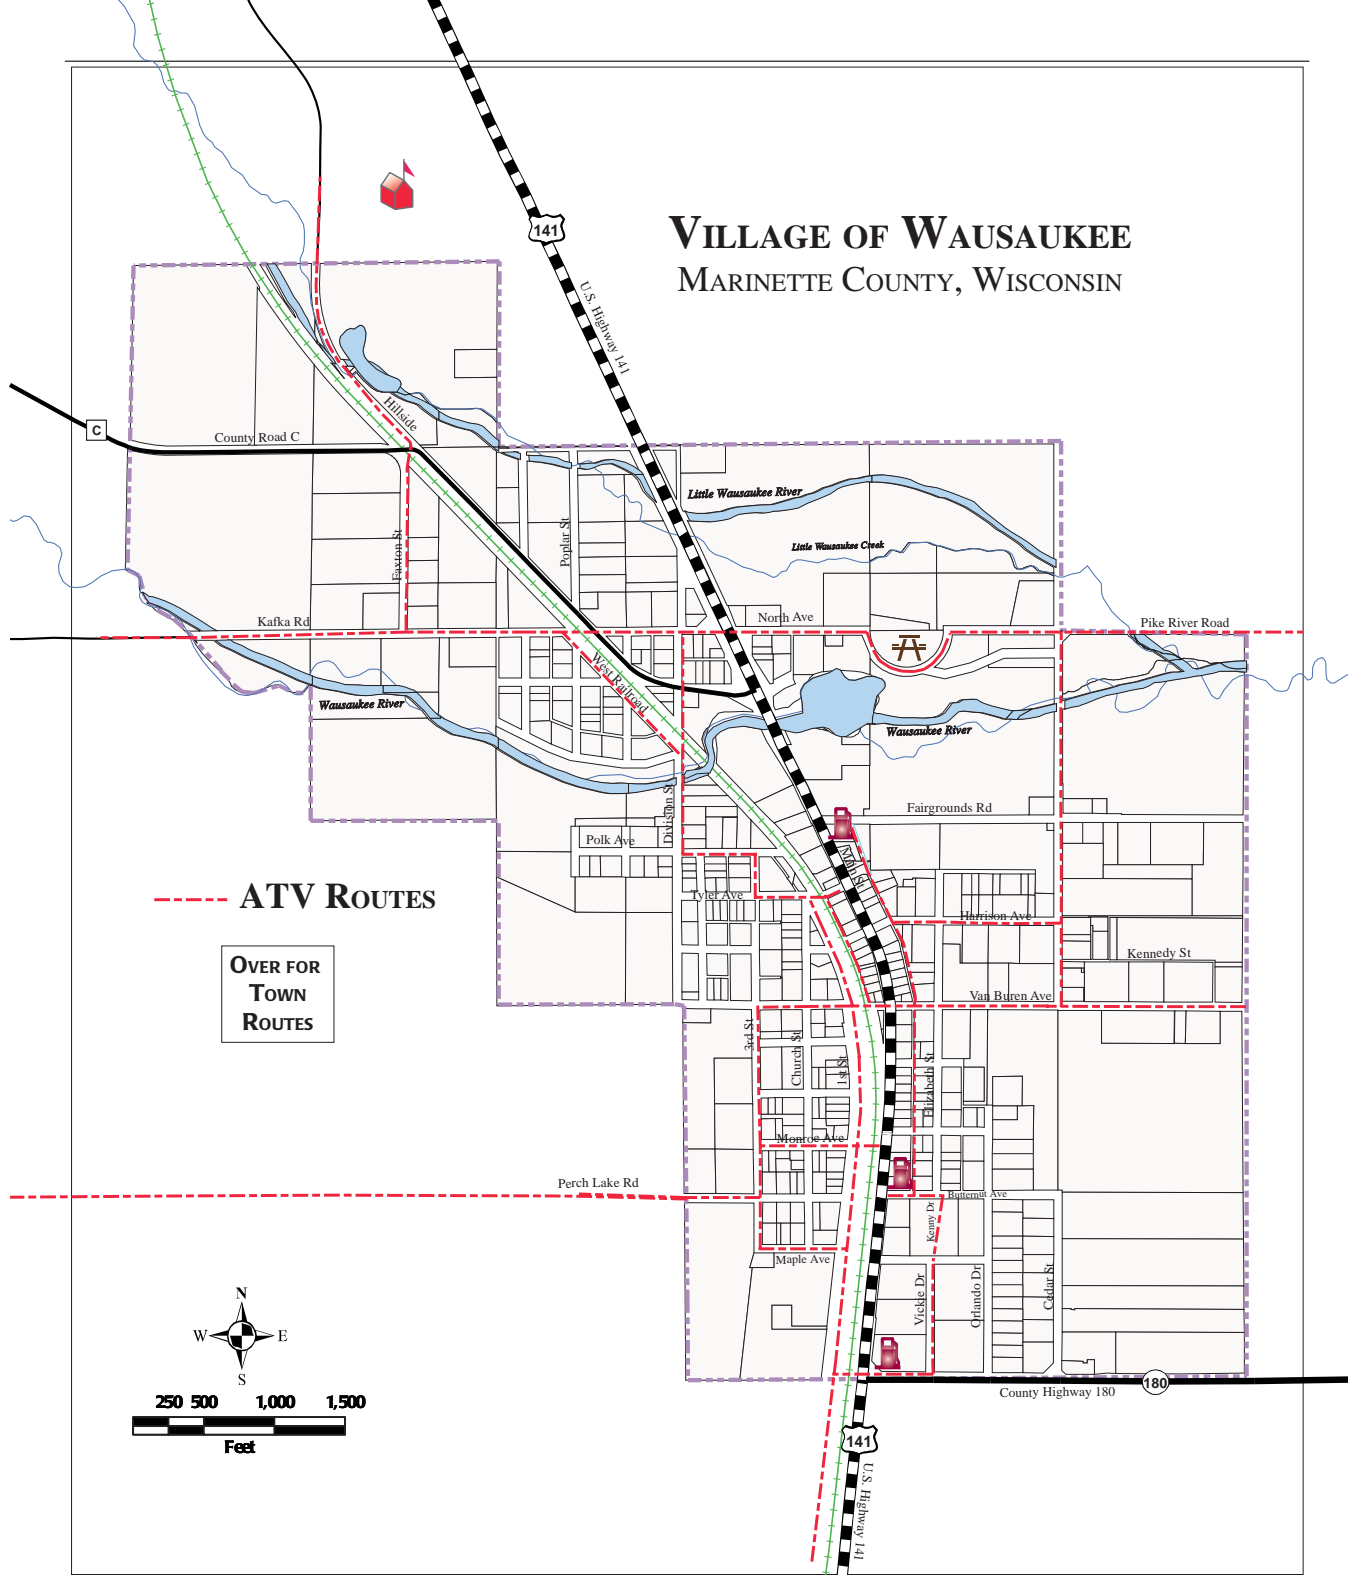

VILLAGE OF WAUSAUKEE
MARINETTE COUNTY, WISCONSIN

ATV ROUTES FOR THE WAUSAUKEE VILLAGE & TOWN

STATE OF WISCONSIN ALL-
TERRAIN VEHICLE RULES
APPLY IN BOTH THE TOWN &
VILLAGE OF WAUSAUKEE

FOR ATV AND SAFETY INFORMATION, VISIT
[HTTP://DNR.WI.GOV/ORG/ES/ENFORCEMENT/SAFETY/
ATVED.HTML](http://DNR.WI.GOV/ORG/ES/ENFORCEMENT/SAFETY/ATVED.HTML)

Town of Wausaukee

Marinette County, Wisconsin